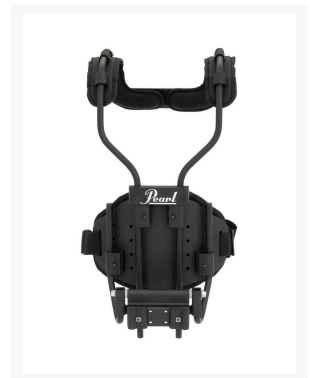

# Pearl CXS2 Airframe Snare Drum Carrier

Your Price

**\$376.95**

MSRP **\$742.00**

## Description

---

The Pearl CXS2 Airframe Snare Drum Carrier features a resigned upper section that not only provides more comfort, but also a better fit for a wider array of body types compared to the original CX1 model. The CXS2 Carriers feature a solid rod, form-fitting upper shoulder frame attached to a thin aluminum belly plate with extreme range of motion. The ACS (Agility Control System) Belt unites the player to their instrument for optimal stability in today's modern use of body movement. Adjustment of the carrier is done easily with a standard drum key. The shoulder and belly pads are removable for cleaning and are built with a "Stealth" design; the Carriers practically disappear under the uniform.

### Pearl CXS2 Snare Drum Carrier Features:

- Model: CXS2
- Solid, Form-fitting Shoulder Frame: Comfortable form with 1-piece construction for optimal durability
- Removable Padding: Velcro Shoulder and Belly Pads are easily removed for cleaning
- Agility Control System Belt: The ACS Belt unites instrument with player to assist with modern drill and body movement
- Drum Key Adjustable: All of the clamps on the CX Air Frame Carrier are fully adjustable with a standard drum key
- Stealth Design: Designed to disappear under the uniform
- Mounting Included: CXS1 Snare Carrier comes with CXSA2 attachment to affix the carrier to your free-floating snare drum