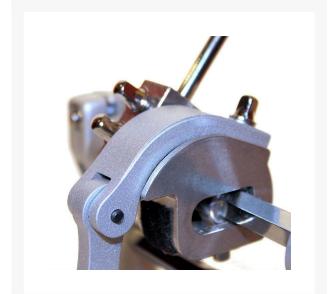

OffSet Direct Drive Pedal Conversion Kit

Your Price

\$79.95

MSRP **\$119.95**

Product Images

Description

The OffSet Direct Drive Conversion Kit fits the OffSet brand double bass drum pedal. Manufactured with precision micrbearings for absolute response and control.

Includes: 2-drive assemblies, 4-cam screws.

Additional Information

SKU	265207
Brand	OffSet Pedals
Model Number	DDC Kit
UPC	860268000668