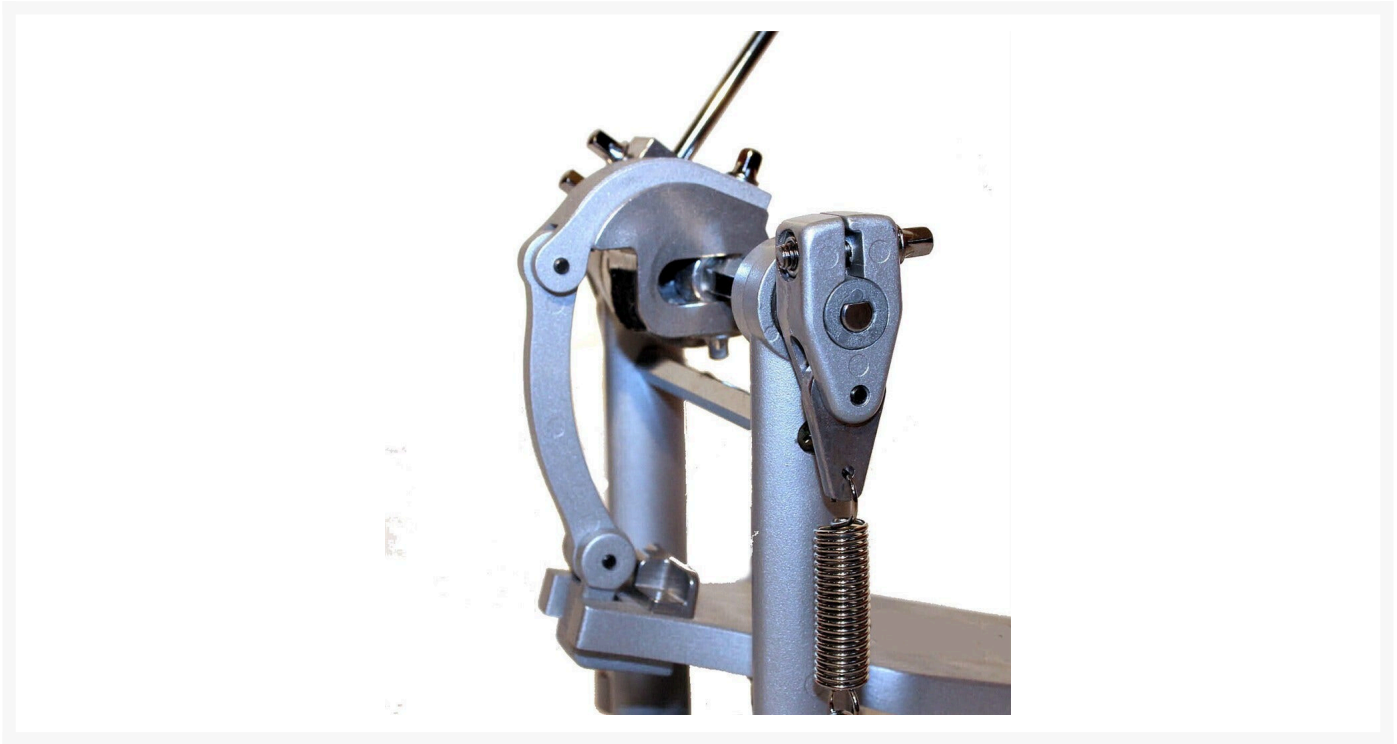

OffSet Direct Drive Pedal Conversion Kit

Your Price

\$79.95

MSRP **\$119.95**

Product Images

Description

The OffSet Direct Drive Conversion Kit fits the OffSet brand double bass drum pedal. Manufactured with precision micrbearings for absolute response and control.

Includes: 2-drive assemblies, 4-cam screws.

Additional Information

SKU	265207
Brand	OffSet Pedals
Model Number	DDC Kit
UPC	860268000668