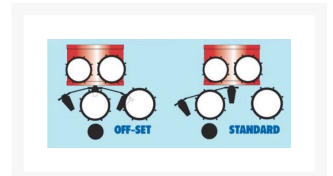

OffSet Direct Drive Pedal Conversion Kit

Your Price

\$79.95

MSRP **\$119.95**

Product Images

Description

The OffSet Direct Drive Conversion Kit fits the OffSet brand double bass drum pedal. Manufactured with precision micrbearings for absolute response and control.

Includes: 2-drive assemblies, 4-cam screws.

Additional Information

SKU	265207
Brand	OffSet Pedals
Model Number	DDC Kit
UPC	860268000668