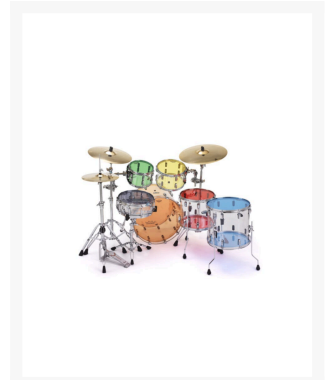

Remo Colortone BE-0315-CT-BU 15" Blue Drum Head

Your Price

\$24.95

MSRP **\$53.10**

Product Images

Description

The Emperor® Colortone tom batter drumheads feature Skyndeeep® Imaging Technology for stunning visual appeal with powerful projection, tone and durability. Introducing 6 vibrant colors, Emperor® Colortone drumheads are constructed with 2-ply of 7-mil Clear film.

Customize your drums like never before with a new dimension in color that demands to be seen and heard. Color options include Orange, Yellow, Red, Green, Blue and Smoke.

Available in tom batter sizes 8" thru 18".

Additional Information

SKU	264208
Brand	Remo
Model Number	BE-0315-CT-BU
UPC	757242627235
Series	Emperor Colortone