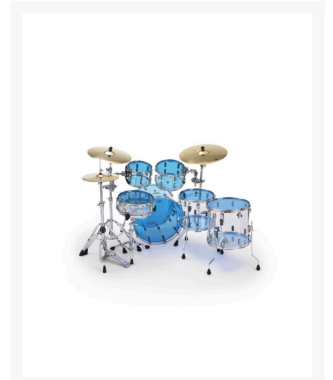

Remo Colortone BE-0315-CT-BU 15" Blue Drum Head

Your Price

\$24.95

MSRP **\$53.10**

Product Images

Description

The Emperor® Colortone tom batter drumheads feature Skyndeeep® Imaging Technology for stunning visual appeal with powerful projection, tone and durability. Introducing 6 vibrant colors, Emperor® Colortone drumheads are constructed with 2-ply of 7-mil Clear film.

Customize your drums like never before with a new dimension in color that demands to be seen and heard. Color options include Orange, Yellow, Red, Green, Blue and Smoke.

Available in tom batter sizes 8" thru 18".

Additional Information

SKU	264208
Brand	Remo
Model Number	BE-0315-CT-BU
UPC	757242627235
Series	Emperor Colortone