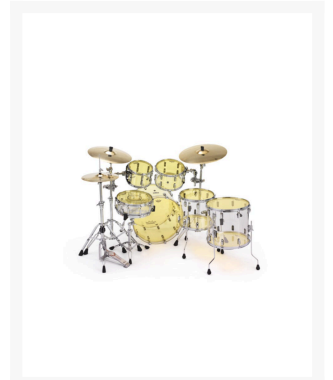

Remo Colortone BE-0310-CT-Y 10" Yellow Drum Head

Your Price

\$19.95

MSRP **\$42.50**

Product Images

Description

The Emperor® Colortone tom batter drumheads feature Skyndeeep® Imaging Technology for stunning visual appeal with powerful projection, tone and durability. Introducing 6 vibrant colors, Emperor® Colortone drumheads are constructed with 2-ply of 7-mil Clear film.

Customize your drums like never before with a new dimension in color that demands to be seen and heard. Color options include Orange, Yellow, Red, Green, Blue and Smoke.

Available in tom batter sizes 8" thru 18".

Additional Information

SKU	264189
Brand	Remo
Model Number	BE-0310-CT-YE
UPC	757242627044
Series	Emperor Colortone