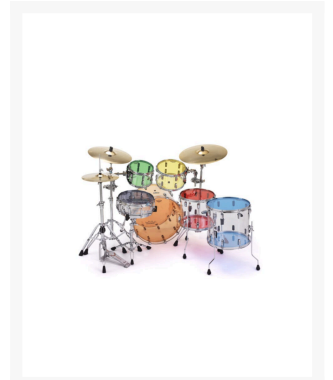

Remo Colortone BE-0310-CT-Y 10" Yellow Drum Head

Your Price

\$19.95

MSRP **\$42.50**

Product Images

Description

The Emperor® Colortone tom batter drumheads feature Skyndeeep® Imaging Technology for stunning visual appeal with powerful projection, tone and durability. Introducing 6 vibrant colors, Emperor® Colortone drumheads are constructed with 2-ply of 7-mil Clear film.

Customize your drums like never before with a new dimension in color that demands to be seen and heard. Color options include Orange, Yellow, Red, Green, Blue and Smoke.

Available in tom batter sizes 8" thru 18".

Additional Information

SKU	264189
Brand	Remo
Model Number	BE-0310-CT-YE
UPC	757242627044
Series	Emperor Colortone